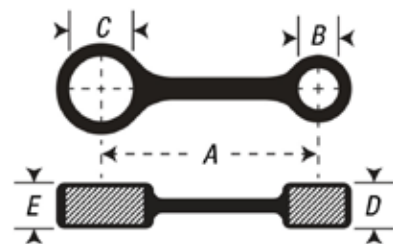

PRODUCT FEATURES:

- BRASS COATED SURFACE
- WASHER: SILVER OR ZINC COATING
- CRANK PIN: SCM-415 CHROMOLY. HARDNESS RC 58-62
- ROD SCM420 CHROMOLY, DOUBLE HONING ON BOTH TOP AND BOTTOM BEARING HOLES
- TOP/BOTTOM BEARING: SCM415 CHROMOLY WITH SILVER COATING FOR ADDED HEAT RESISTANCE.