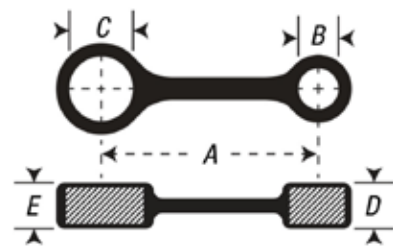

AT-97307
OEM# 43G-11651-00

APPLICATION	YEAR
YAMAHA	
YFS200 BLASTER	1988-06

MX-09020
OEM# 2E9-11651-00-00

APPLICATION	YEAR
YAMAHA	
4-ZINGER YF60	1984-86
YF60	1985-86
YT60	1984-85

PRODUCT FEATURES:

- BRASS COATED SURFACE
- WASHER: SILVER OR ZINC COATING
- CRANK PIN: SCM-415 CHROMOLY. HARDNESS RC 58-62
- ROD SCM420 CHROMOLY, DOUBLE HONING ON BOTH TOP AND BOTTOM BEARING HOLES
- TOP/BOTTOM BEARING: SCM415 CHROMOLY WITH SILVER COATING FOR ADDED HEAT RESISTANCE.