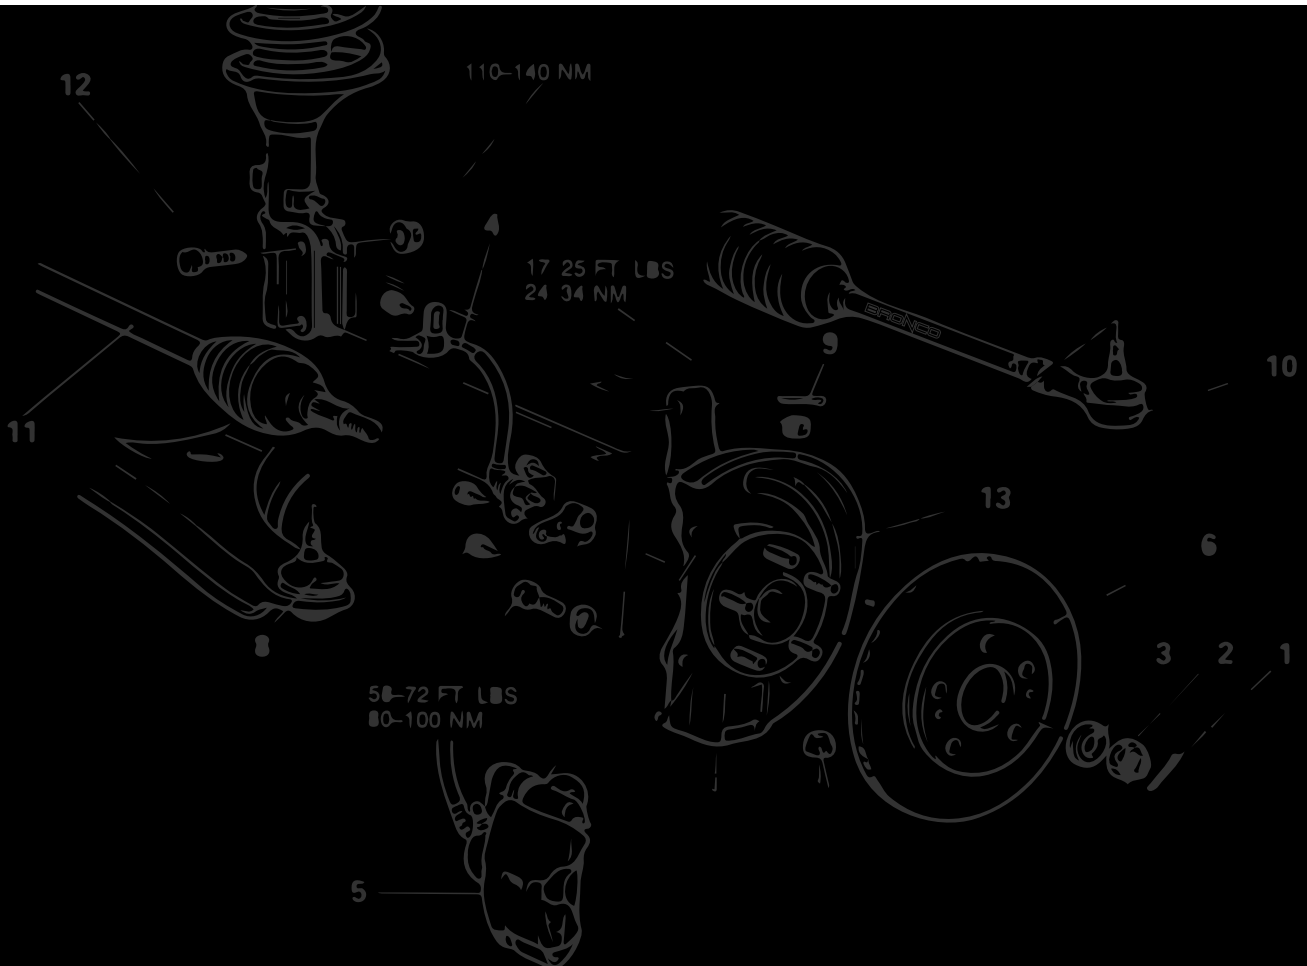

# BALL JOINTS

# BALL JOINTS

MODEL	YEAR	NI# UPPER	NI# LOWER
<b>ARCTIC CAT</b>			
250 2X4	1999-05	AT-08580	AT-08580
250 4X4	2001-05	AT-08580	AT-08580
300 2X4	1998-04	AT-08580	AT-08580
300 4X4	1998-05	AT-08580	AT-08580
350 UTILITY 4X4	2011	AT-08580	AT-08580
366 FIS W/AT	2008-11	AT-08580	AT-08580
375 2X4/4X4 W/AT	2002	AT-08580	AT-08580
400 2X4	1998-01	AT-08580	AT-08580
400 2X4 FIS	2003-04	AT-08580	AT-08580
400 4X4	1998-15	AT-08580	AT-08580
400 4X4 W/AT	2003-04	AT-08580	AT-08580
400 4X4 W/MT	2001-04	AT-08580	AT-08580
400 ALTERRA	2016-17	AT-08580	AT-08580
400 CR	2015	AT-08580	AT-08580
400 DVX	2004-08	AT-08580	AT-08580
400 FIS 4X4 TRV	2009-14	AT-08580	AT-08580
400 FIS 4X4 W/AT	2003-14	AT-08580	AT-08580
400 FIS 4X4 W/MT	2002-08	AT-08580	AT-08580
400 TBX 4X4	2004-06	AT-08580	AT-08580
400 TRV	2007	AT-08580	AT-08580
400 VP 4X4	2006	AT-08580	AT-08580
425 UTILITY 4X4	2011	AT-08580	AT-08580
425I 4X4	2012	AT-08580	AT-08580
450 4X4	2014-15	AT-08580	AT-08580
450 ALTERRA	2016	AT-08580	AT-08580
450 H1	2010-11	AT-08580	AT-08580
450I EFI	2012	AT-08580	AT-08580
450I TRV EFI	2012	AT-08580	AT-08580
450XC 4X4	2011-17	AT-08580	AT-08580
454 2X4	1997-98	AT-08580	AT-08580
454 4X4	1996-98	AT-08580	AT-08580
500 4X4	1998-99	AT-08580	AT-08580
500 4X4 W/AT	2000-02	AT-08580	AT-08580
500 4X4 W/MT	2000-01	AT-08580	AT-08580
500 ALTERRA/TRV 500	2017	AT-08580	AT-08580
500 ALTERRA XT EPS	2016	AT-08580	AT-08580
500 EFI 4x4 W/AT	2013-16	AT-08580	AT-08580
500 FIS 4X4	2002-09	AT-08580	AT-08580
500 FIS TBX 4X4	2002-06	AT-08580	AT-08580
500 FIS TRV 4X4	2003-08	AT-08580	AT-08580
500 TRV	2013-15	AT-08580	AT-08580