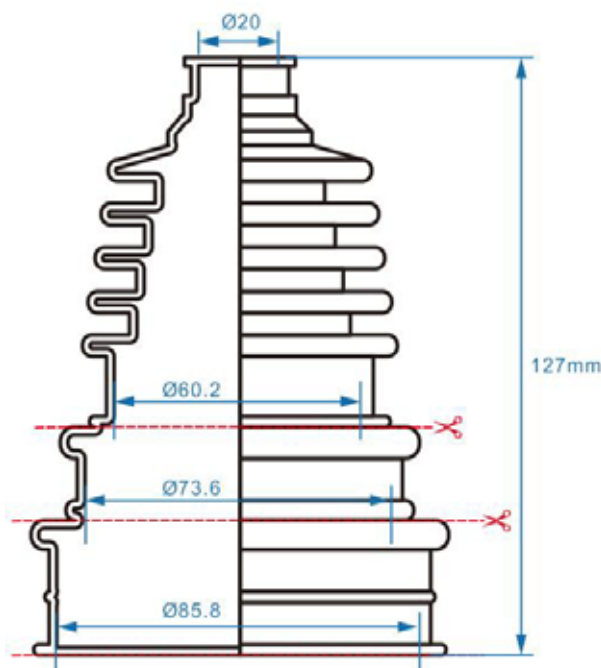

AT-08521

- EXCEEDS OEM QUALITY
- UNIVERSAL DESIGN FITS MANY ATV / UTV APPLICATIONS
- HIGH-QUALITY, FLEXIBLE RUBBER COMPOUND FOR MAXIMUM BOOT LIFE IN ANY TEMPERATURE OR WEATHER CONDITION

MODEL	YEAR	FRONT	FRONT	REAR	REAR
		OUTBOARD	INBOARD	OUTBOARD	INBOARD
ARCTIC CAT					
250 2X4	1999-05	-	-	-	AT-08521
250 4X4	2001-05	-	AT-08521	AT-08521	AT-08521
280 4X4 98	1998	-	AT-08521	AT-08521	-
300 2X4	2001-03	-	-	-	AT-08521
300 4X4	1999-00	-	AT-08521	AT-08521	-
300 4X4	2001-05	-	AT-08521	AT-08521	AT-08521
371 4X4	1998	-	AT-08521	AT-08521	-
375 4X4	2002	-	AT-08521	AT-08521	-
400 2X4	2003-04	-	-	-	AT-08521
400 4X4	1999-04	-	AT-08521	AT-08521	-
400 4X4 FIS	1998-02	-	AT-08521	AT-08521	AT-08521
400 ACT/AUTO ACT 4X4	2003-04	-	AT-08521	AT-08521	-
400 TBX 4X4	2002-06	-	AT-08521	AT-08521	AT-08521
400 TRV 4X4	2006-10	-	AT-08521	AT-08521	AT-08521
400 VP/AUTO VP 4X4	2005-06	-	AT-08521	AT-08521	-
400I 2X4	2002	-	-	-	AT-08521