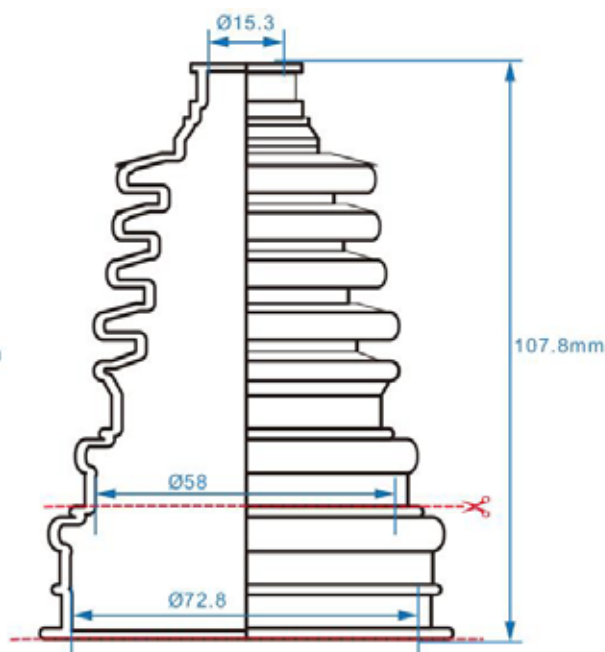

AT-08521

- EXCEEDS OEM QUALITY
- UNIVERSAL DESIGN FITS MANY ATV / UTV APPLICATIONS
- HIGH-QUALITY, FLEXIBLE RUBBER COMPOUND FOR MAXIMUM BOOT LIFE IN ANY TEMPERATURE OR WEATHER CONDITION

MODEL	YEAR	FRONT	FRONT	REAR	REAR
		OUTBOARD	INBOARD	OUTBOARD	INBOARD
ARCTIC CAT					
250 2X4	1999-05	-	-	-	AT-08521
250 4X4	2001-05	-	AT-08521	AT-08521	AT-08521
280 4X4 98	1998	-	AT-08521	AT-08521	-
300 2X4	2001-03	-	-	-	AT-08521
300 4X4	1999-00	-	AT-08521	AT-08521	-
300 4X4	2001-05	-	AT-08521	AT-08521	AT-08521
371 4X4	1998	-	AT-08521	AT-08521	-
375 4X4	2002	-	AT-08521	AT-08521	-
400 2X4	2003-04	-	-	-	AT-08521
400 4X4	1999-04	-	AT-08521	AT-08521	-
400 4X4 FIS	1998-02	-	AT-08521	AT-08521	AT-08521
400 ACT/AUTO ACT 4X4	2003-04	-	AT-08521	AT-08521	-
400 TBX 4X4	2002-06	-	AT-08521	AT-08521	AT-08521
400 TRV 4X4	2006-10	-	AT-08521	AT-08521	AT-08521
400 VP/AUTO VP 4X4	2005-06	-	AT-08521	AT-08521	-
400I 2X4	2002	-	-	-	AT-08521