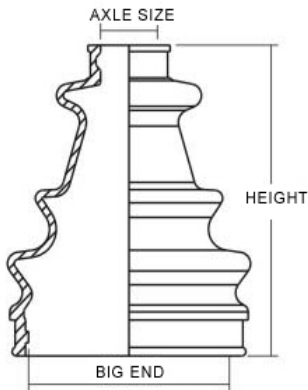

AT-08542

AT-08543

AT-08544

AT-08545

AT-08546

CV BOOT KITS

CV BOOT SPECIFICATIONS

NI#	AXLE SIZE	BIG END	HEIGHT
AT-03076	22.5	67	111
AT-03077	20	71	67
AT-03078	24	77.5	97
AT-03079	23	76	111
AT-03080	20.6	73	93
AT-03081	19.3	66.5	104.5
AT-03082	19.5	61.7	104
AT-03083	19.8	64	96.3
AT-03085	23.14	73.92	93.82
AT-03086	18.43	65.69	93.82
AT-03087	18.2	60.8	85
AT-03088	19.9	62.6	97
AT-03089	21	75	94
AT-03090	18	61	83
AT-03092	19.5	63	99
AT-03093	16.4	56	75.3
AT-03094	15.4	59	82.5
AT-03095	19	71.9	105
AT-03096	22.5	73	87.5
AT-08521	15.5	73	106.2
AT-08525	17.8	56.5	79.9
AT-08525-1	17.8	56.5	79.9
AT-08540	17.25	62.75	86.78
AT-08540-2	17.25	62.75	86.78
AT-08541	25	78.04	95.1
AT-08542	18.43	65.69	93.82
AT-08543	20.39	75.98	98.33
AT-08544	22.35	75.59	98.53
AT-08545	18.6	65	100.5
AT-08546	19.9	62.4	94.6
AT-08547	19.31	65.29	88.71
AT-08583	18.9	77.9	105.3
AT-08585	19.5	66.5	109.4
AT-08586	18.3	69.5	108.2
AT-08587	20.4	72.06	106.45
AT-08593	18.6	59.65	102.1