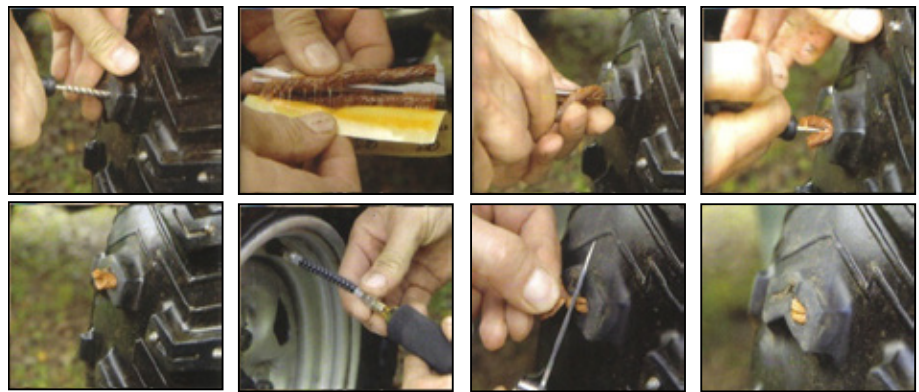

# TIRE REPAIR KITS

**AT-12200**  
CO2 TIRE REPAIR KIT  
4" TIRE SEAL (5PCS)  
TIRE REPAIR TOOL (2 PCS)  
CO2 CARTRIDGE 16G (3 PCS)  
REGULATOR (1 PC)

**AT-12200-1**  
BAG WITH BRONCO LOGO  
SIZE: 125MM x 185MM

**AT-12207**  
SPECIFICATION: 4" TIRE SEALx5PCS,  
TIRE REPAIR TOOLx2PCS,  
CARTRIDGE 16Gx3PCS  
REGULATORx1PC,  
INSULATORx1PC,  
E/A ADAPTORx1PC,  
BLACK BAG (BRONCO)  
APPLICATION: UNIVERSAL

**AT-12208**  
INCL.: 4" TIRE SEAL X 5PCS  
CO2 CARTRIDGE 16G X 3PCS,  
TOOL X 2PCS,  
KNIFE X 1PC,  
GLUE 10C.C. (EURO TYPE) X1PC  
REGULATOR X 1PC  
INSULATOR X 1PC  
E/A ADAPTOR X 1PC  
W/ INSTRUCTION SHEET &  
BRONCO LOGO BAG

**AT-12209**  
INCL.: 4" TIRE SEAL X 5PCS  
CO2 CARTRIDGE 16G X 3PCS,  
TOOL X 2PCS,  
KNIFE X 1PC,  
GLUE 10C.C. (EURO TYPE) X1PC  
EXTENSION VALVE X 1PC  
EXTENSION VALVE X 1PC  
REGULATOR X 1PC  
METAL RASP X 1PC  
COLD PATCH 32 X 50MM X 1PC  
COLD PATCH 24 X 35MM X 2PCS  
COLD PATCH DIA 25MM X 2PCS  
W/ INSTRUCTION SHEET &  
BRONCO LOGO BAG