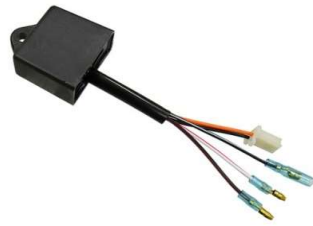

CDI's

NEW ITEMS IN BLUE | UPDATED APPLICATIONS IN RED

01

AT-01035

AT-01043

AT-01057

AT-01201

AT-01207

AT-01210

AT-01552

AT-01564

AT-01702

AT-01703

AT-01704

AT-01705

AT-01706

AT-01708

AT-01710

AU-01104

AU-01105

APPLICATION	YEAR	NI#	OEM#
ALPHA SPORTS			
50/70/90 2T	ALL	AT-01043	-
ARCTIC CAT			
50 CC	2002-04	AT-01043	3301-135, 3301-595
90 CC	2004-05	AT-01043	3301-135, 3301-595

CDI's

* = FITS AN 8-WIRE HOOKUP

RESISTORS

AT-01080
40WATT, R=4.2

APPLICATION	E-TON
FITS 50/90CC	

FAN CONTROL MODULE

AT-01707
OEM# 38710-HM7-004

APPLICATION	HONDA	YEAR
TRX400FW		1996-03
TRX450ES		1998-00
TRX450FE		2002-04